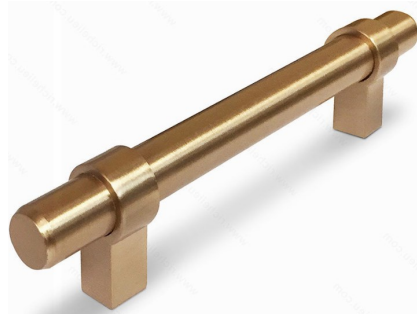

# Decorative Hardware Options

C: Polished Chrome

N: Satin Nickel

B: Matte Black

G: Matte Gold

**5016** (N, G)

**205** (C, N, B, G)

**8864** (N, B, G)

**873** (C, N, B, G)

**7348** (C, N, B, G)

**8189** (C, N, B, G)

**7345** (C, N, B, G)

**82871** (C, N, B, G)

# Decorative Hardware Options

C: Polished Chrome

N: Satin Nickel

B: Matte Black

G: Matte Gold

**83235** (C, N, B, G)

**2606** (N, G)

**8695** (C, N, B, G)

## STANDARD oval rod

Polished Chrome

Satin Nickel

Matte Black

---