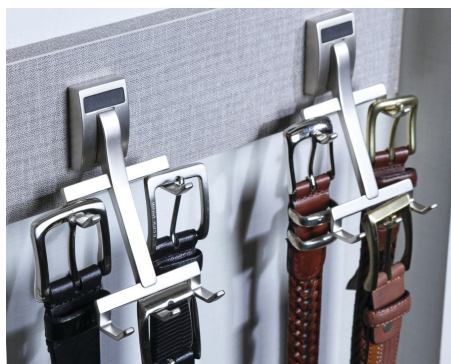

SLIDING BELT RACK

SLIDING SCARF RACK

SLIDING VALET ROD

TIE HOOK

BELT HOOK

WATERFALL HOOK

COAT HOOK

more space place

CLOSET ACCESSORIES

FABRIC 5" DIVIDED DRAWER

FABRIC 8" DIVIDED DRAWER

NON-SLIP DRAWER LINER

PULLOUT TRAY

With or without drawer face

PULLOUT TRAY + METAL GRID

With or without drawer face