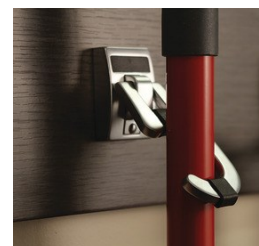

more space place

CLOSET ACCESSORIES

Butcher Block or Wilsonart High Definition laminate

With or without Canvas Liner

6"

11"

17"