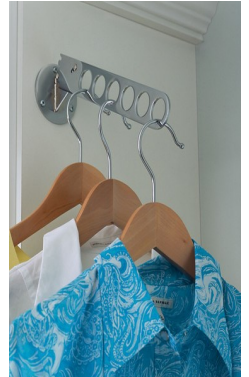

LAUNDRY VALET