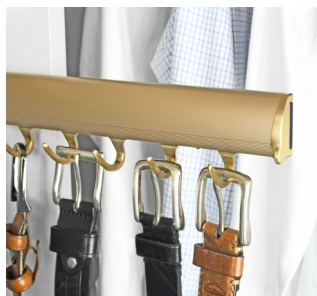

more space place

CLOSET ACCESSORIES

OVAL CLOTHING ROD

PREMIUM CLOTHING ROD

SLIDING BASKETS

SLIDING PANT RACK

WARDROBE LIFT

SLIDING TIE RACK

SLIDING BELT RACK

SLIDING SCARF RACK

SLIDING VALET ROD

TIE HOOK

BELT HOOK

WATERFALL HOOK

COAT HOOK

more space place

CLOSET ACCESSORIES

FABRIC 5" DIVIDED DRAWER

FABRIC 8" DIVIDED DRAWER

NON-SLIP DRAWER LINER

PULLOUT TRAY

With or without drawer face

PULLOUT TRAY + METAL GRID

With or without drawer face

CLOSET ACCESSORIES

WINE RACK

SPICE RACK

PANTRY PULLOUT

VERTICAL DIVIDERS

UTILITY HOOKS

COUNTER SURFACE

Butcher Block or Wilsonart High Definition laminate