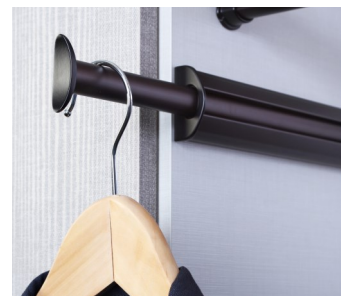

SLIDING BELT RACK

SLIDING SCARF RACK

SLIDING VALET ROD

TIE HOOK

BELT HOOK

WATERFALL HOOK

COAT HOOK

more space place

CLOSET ACCESSORIES

FABRIC 5" DIVIDED DRAWER

FABRIC 8" DIVIDED DRAWER

NON-SLIP DRAWER LINER

PULLOUT TRAY

With or without drawer face

PULLOUT TRAY + METAL GRID

With or without drawer face