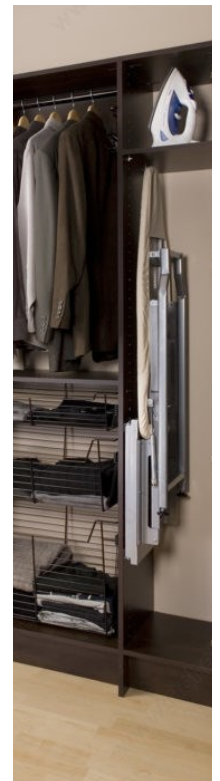

SLIDING HAMPER

PREMIUM SLIDING HAMPER

TILTING DOOR HAMPER

SHOE CUBBIES

SLANTED SHELF + FENCE

SLIDING SHOE RACK

more space place

CLOSET ACCESSORIES

DIGITAL KEYPAD SAFE

FULL-LENGTH SWIVEL MIRROR *Gray or Beach fabric*

STORAGE BOXES *Gray or Beach fabric*

LAUNDRY VALET

SWIVEL IRONING BOARD

SHELF-MOUNTED IRONING BOARD *With or without drawer face*

more space place

CLOSET ACCESSORIES

WINE RACK

SPICE RACK

PANTRY PULLOUT

VERTICAL DIVIDERS

UTILITY HOOKS

COUNTER SURFACE

Butcher Block or Wilsonart High Definition laminate

BROOM HOOK

SLIDING BASKETS

With or without Canvas Liner

6"

11"

17"

more space place

CLOSET ACCESSORIES