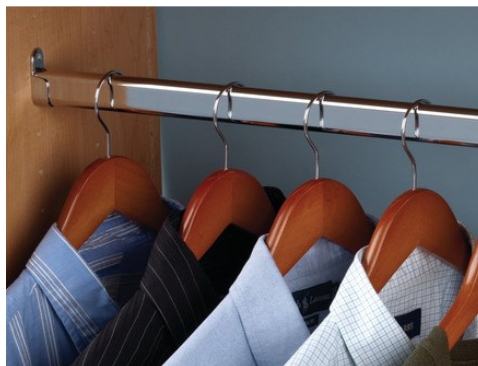

more space place

CLOSET ACCESSORIES

OVAL CLOTHING ROD