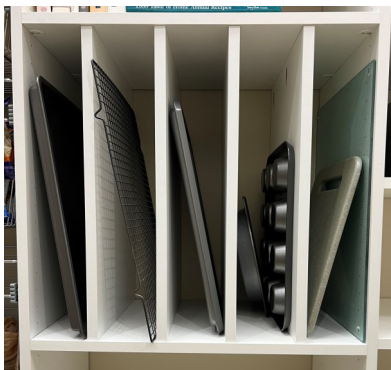

CLOSET ACCESSORIES

WINE RACK

SPICE RACK

PANTRY PULLOUT

VERTICAL DIVIDERS

UTILITY HOOKS

COUNTER SURFACE

Butcher Block or Wilsonart High Definition laminate

BROOM HOOK

SLIDING BASKETS

With or without Canvas Liner

6"

11"

17"

more space place

CLOSET ACCESSORIES